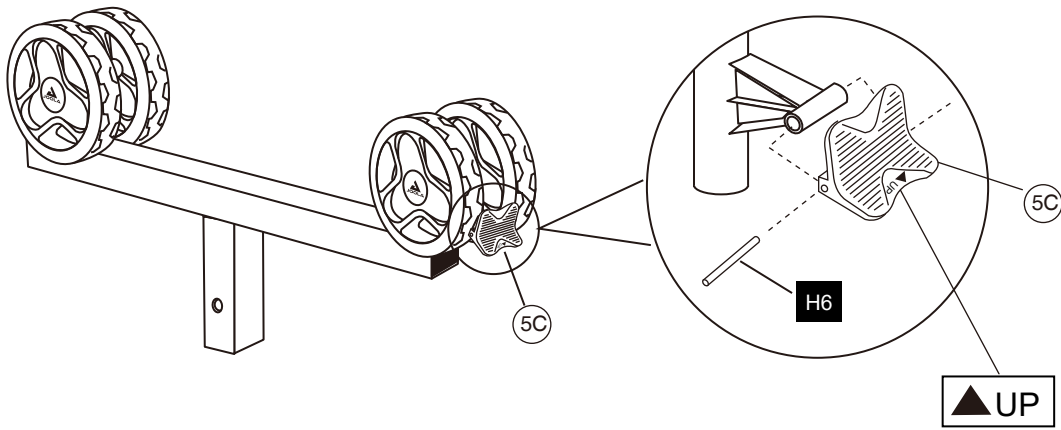

JOOLA®

Art. 11645 JOOLA OUTDOOR J500A GREY TABLE TENNIS TABLE

04.30.2021

EN 14468-1

FIG.2

Note: Only one of the 2 casters with the Lock(5C)

FIG.3

FIG.4