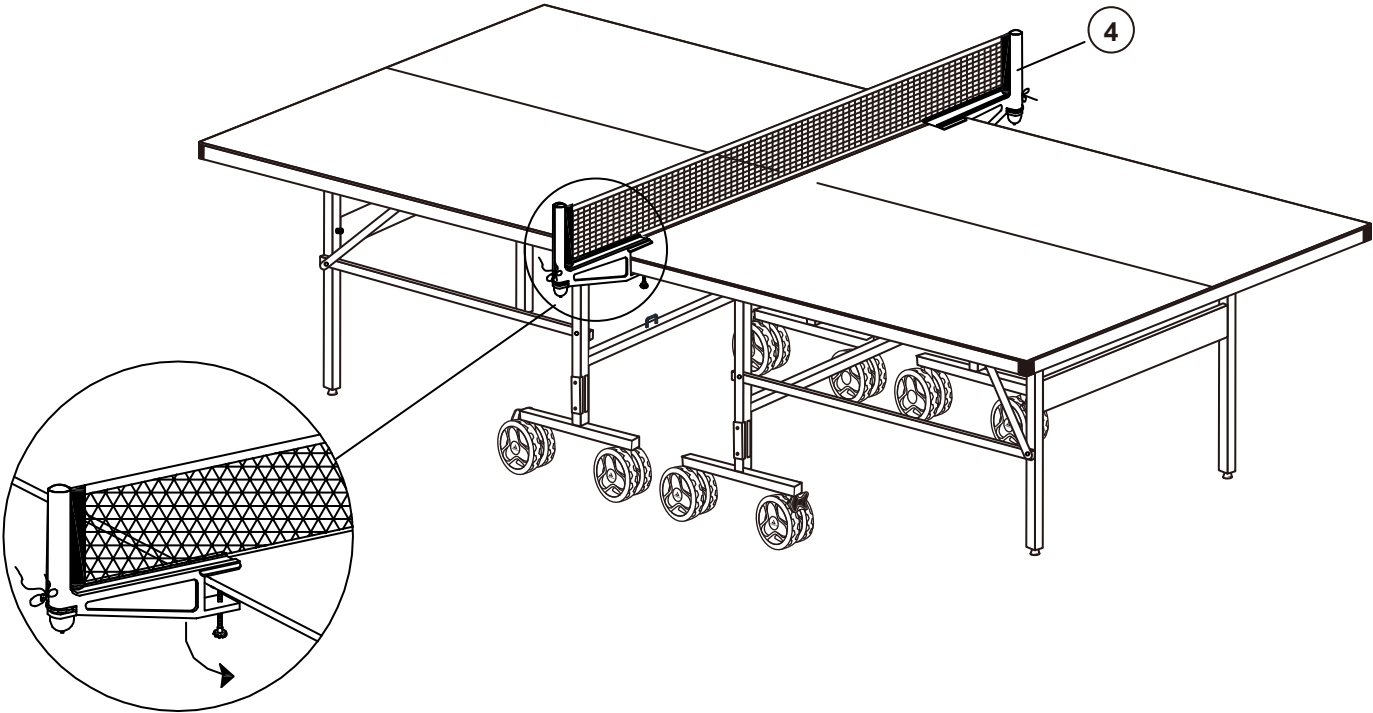

JOOLA®

Art. 11645 JOOLA OUTDOOR J500A GREY TABLE TENNIS TABLE

04.30.2021

EN 14468-1

FIG.2

Note: Only one of the 2 casters with the Lock(5C)

FIG.3

FIG.4

FIG.5

FIG.6