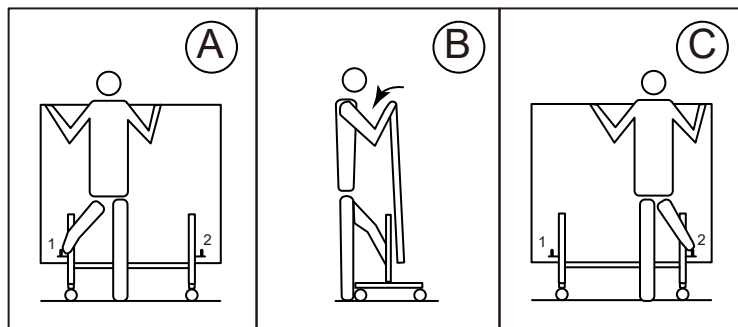

JOOLA®

Art. 11645 JOOLA OUTDOOR J500A GREY TABLE TENNIS TABLE

04.30.2021

EN 14468-1

FIG.2

Note: Only one of the 2 casters with the Lock(5C)

FIG.3

FIG.4