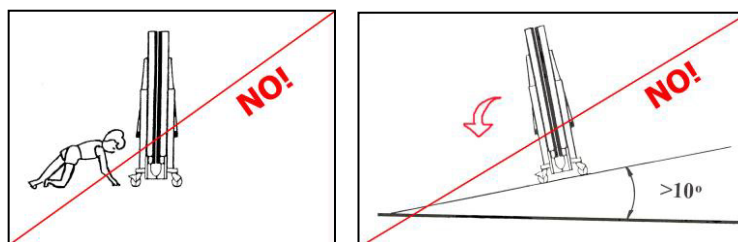

JOOLA®

Art. 11645 JOOLA OUTDOOR J500A GREY TABLE TENNIS TABLE

04.30.2021

EN 14468-1

FIG.2

Note: Only one of the 2 casters with the Lock(5C)

FIG.3

FIG.4