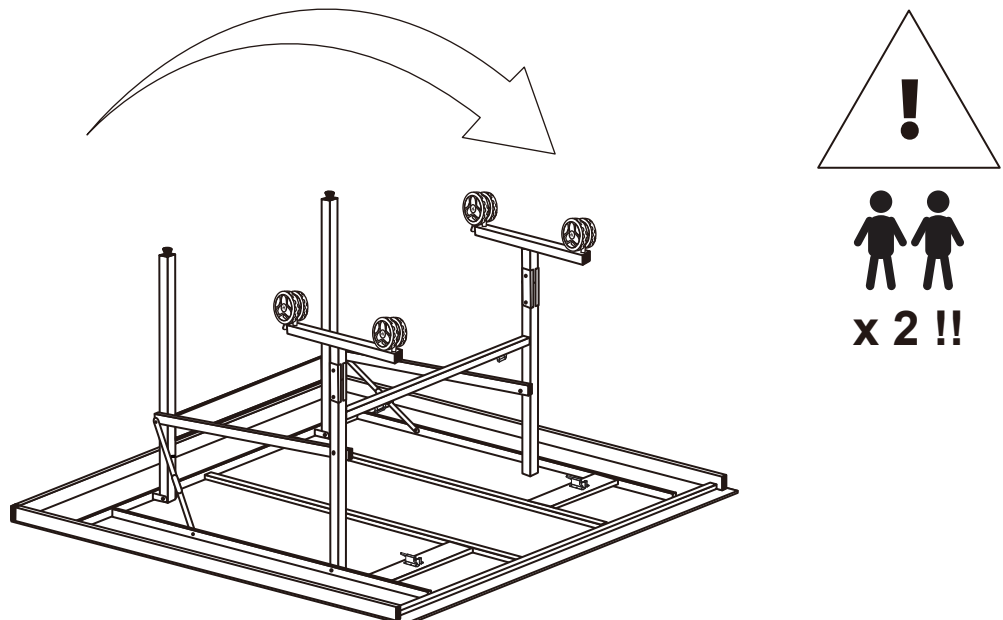

JOOLA®

Art. 11645 JOOLA OUTDOOR J500A GREY TABLE TENNIS TABLE

04.30.2021

EN 14468-1

FIG.2

Note: Only one of the 2 casters with the Lock(5C)

FIG.3

FIG.4