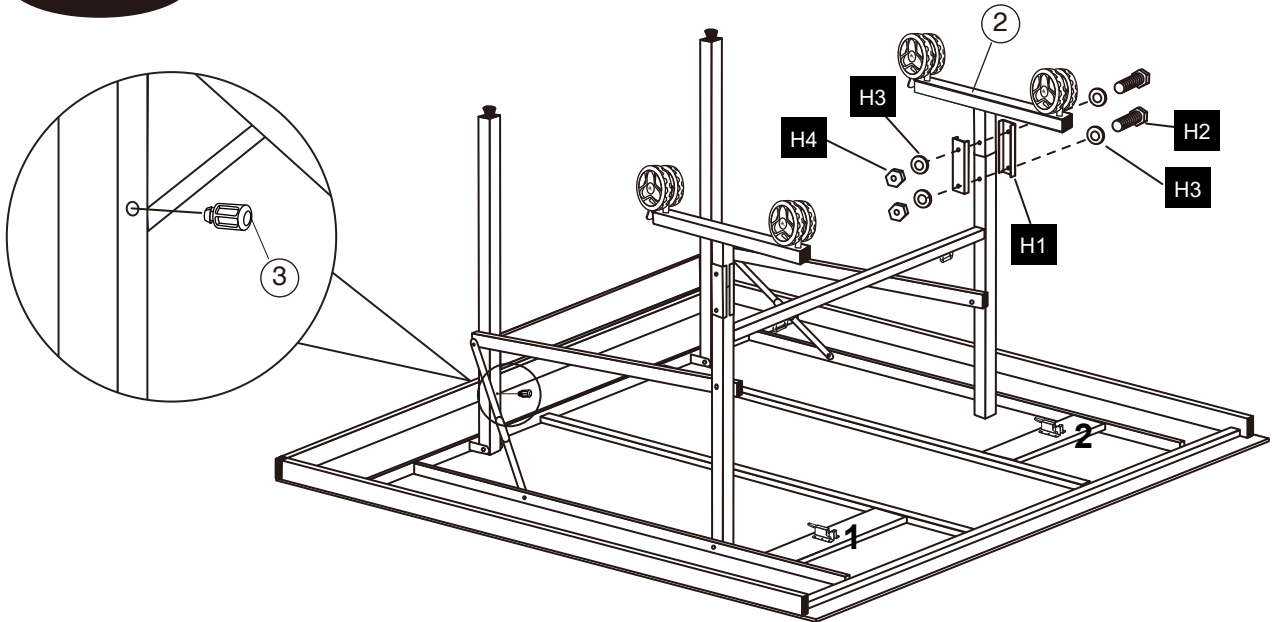

JOOLA®

Art. 11645 JOOLA OUTDOOR J500A GREY TABLE TENNIS TABLE

04.30.2021

EN 14468-1

FIG.2

Note: Only one of the 2 casters with the Lock(5C)

FIG.3

FIG.4